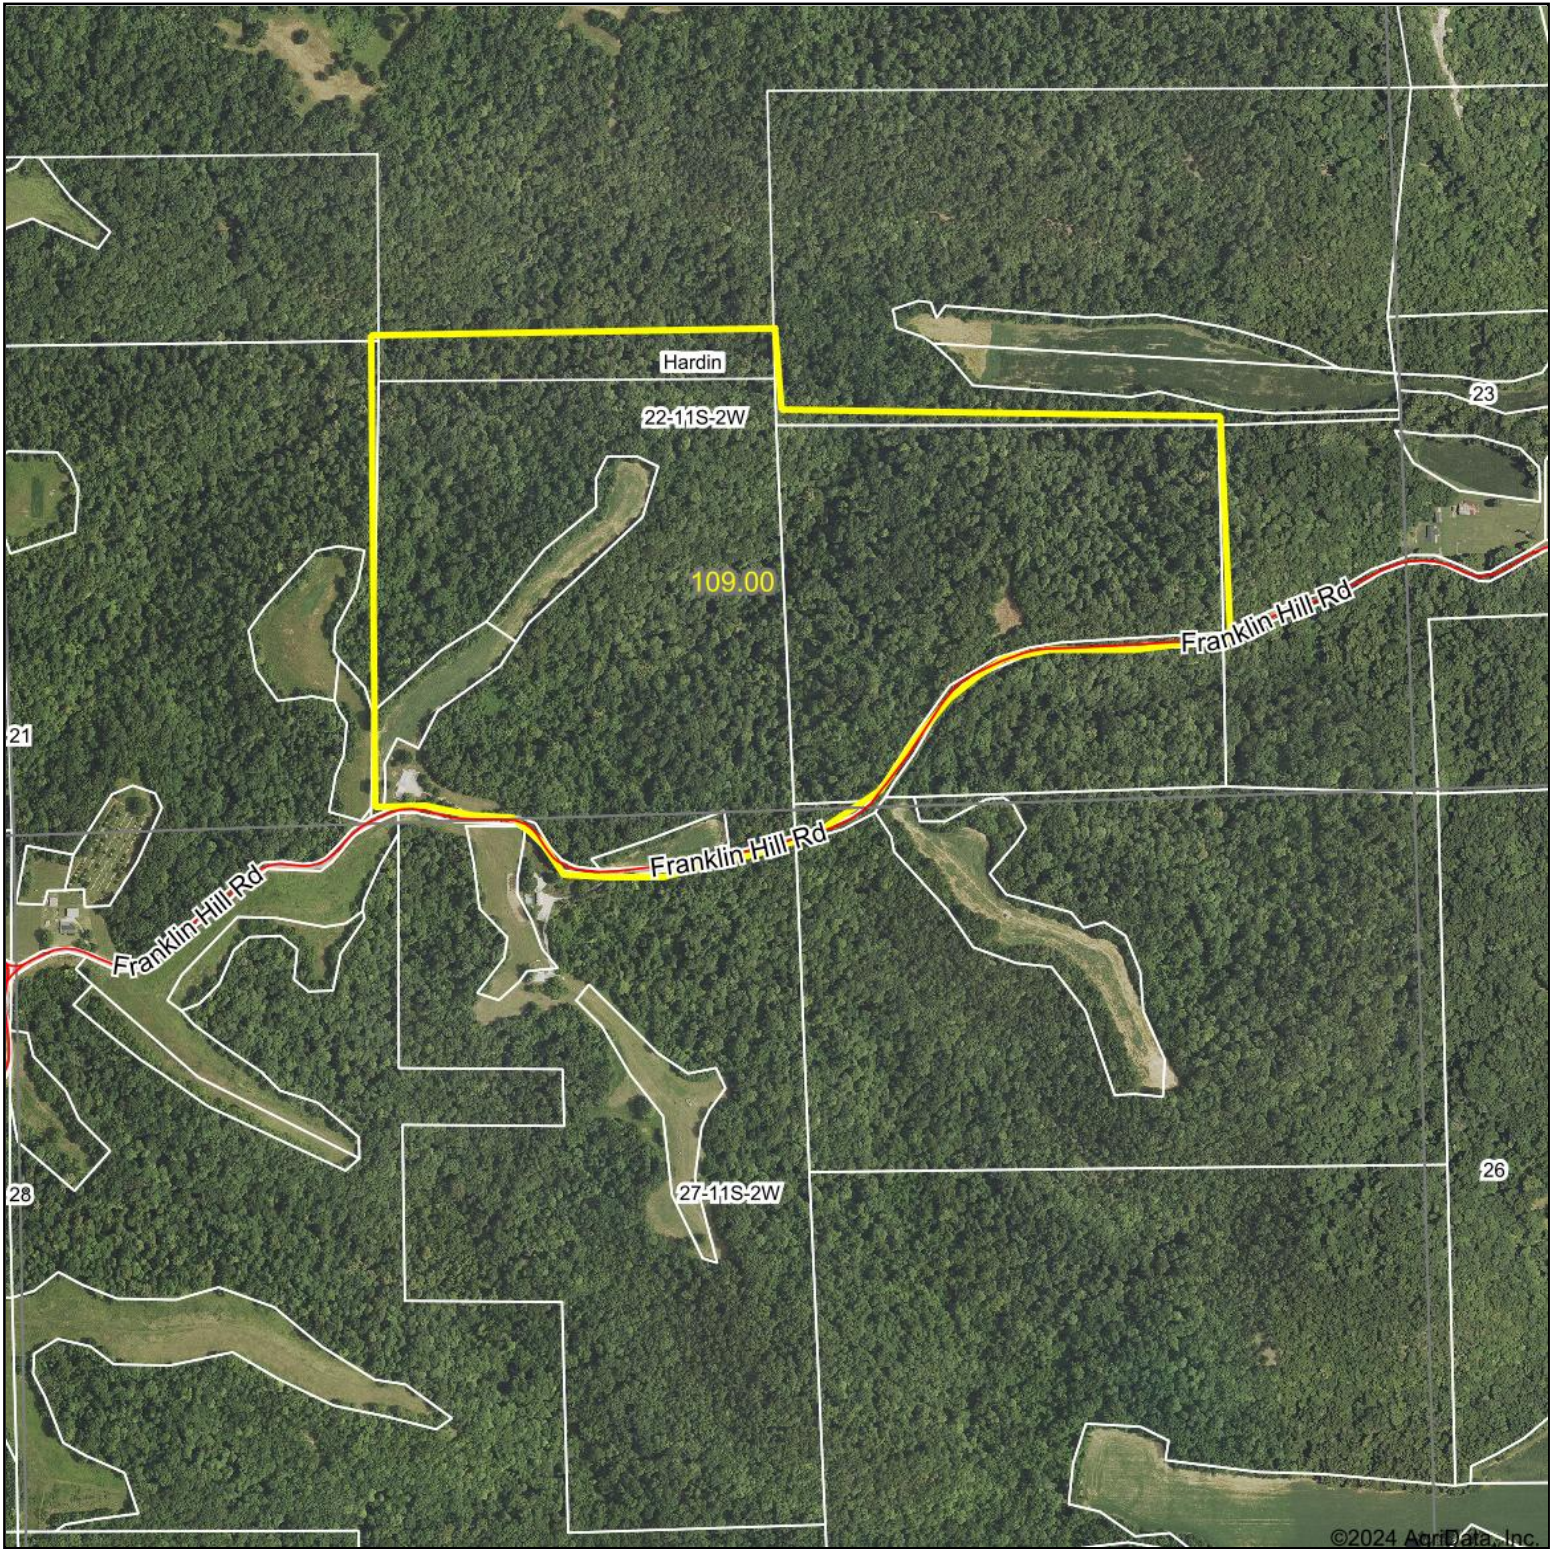

# Aerial Map

©2024 AgriData, Inc.

Boundary Center: 39.086402, -90.625119

**22-11S-2W**  
**Calhoun County**  
**Illinois**

Maps Provided By:  
 **surety**  
CUSTOMIZED ONLINE MAPPING  
© AgriData, Inc. 2023 www.AgriDataInc.com

11/19/2024

Field borders provided by Farm Service Agency as of 5/21/2008.